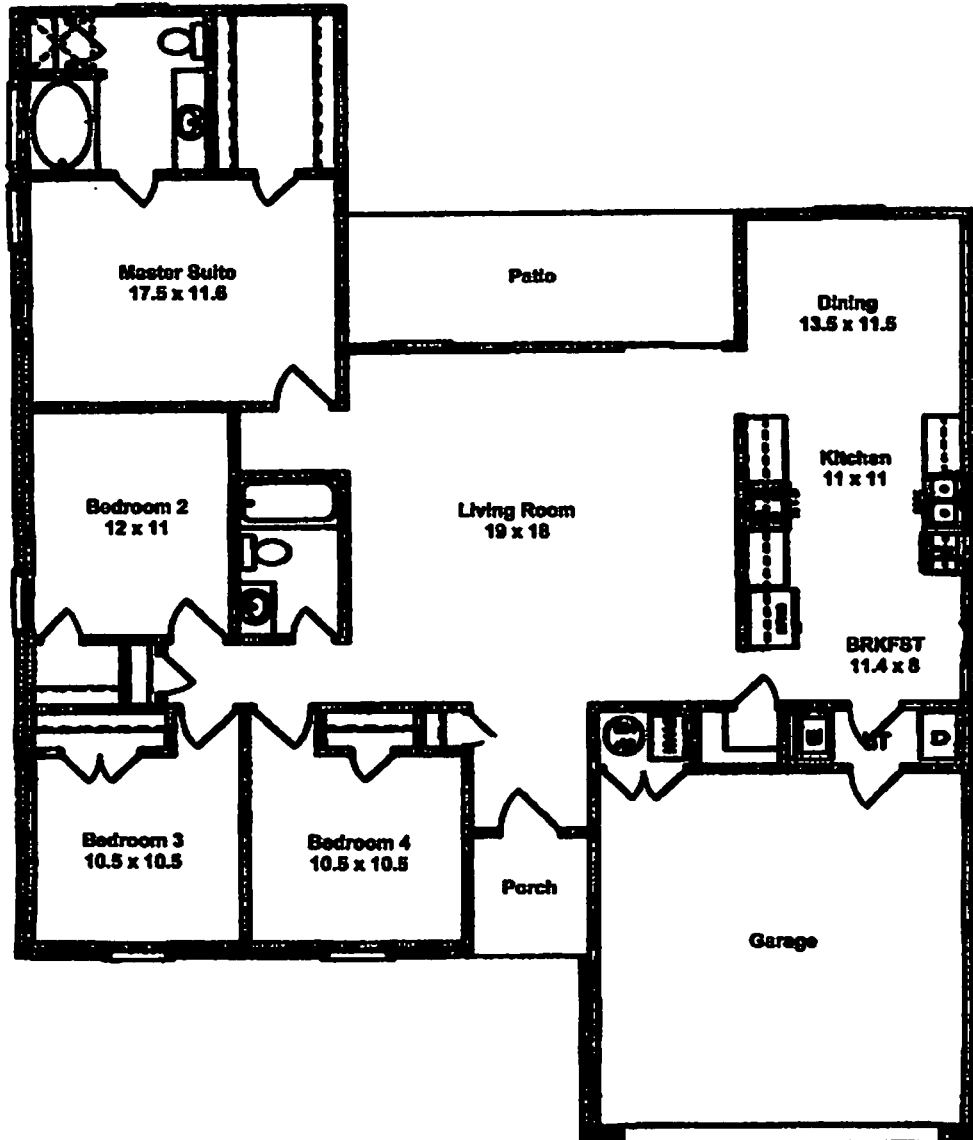

Lagan Homes  
Presents  
Saddle Ridge Estates

"The Thoroughbred"

1708 Sq. Ft 1 Living, 2 Dining, 4 Bedrooms, 2 Bath  
All Room Sizes Are Approximate